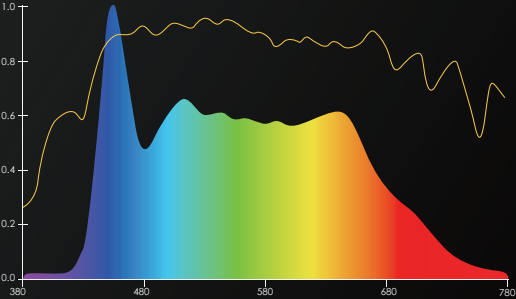

Wider gamut, restore color

WAND series has powerful light output capability and amazing color performance capability. On higher-standard TM-30-18, its color rendering indexes of color saturation (Rg) and color fidelity (Rf) are better, which is excellent for making great films and videos.

CRI Avg. **97**   TLCI Avg. **97**   TM-30 Rg Avg. **102**   TM-30 Rf Avg. **95**   R9 Avg. **91**   R15 Avg. **92**