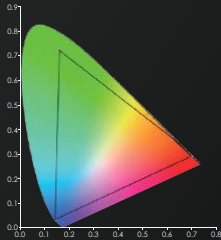

Wider gamut, restore color

WAND series has powerful light output capability and amazing color performance capability. On higher-standard TM-30-18, its color rendering indexes of color saturation (Rg) and color fidelity (Rf) are better, which is excellent for making great films and videos.

CRI Avg. **97**   TLCI Avg. **97**   TM-30 Rg Avg. **102**   TM-30 Rf Avg. **95**   R9 Avg. **91**   R15 Avg. **92**